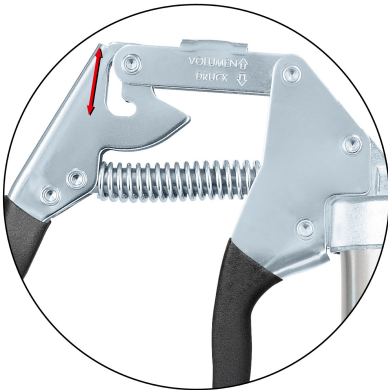

One hand grease gun 2014.1 M 10 x 1

FN-black-without ZBH

Item number: 14 400 211
EAN: 4103810704000
Discount group: A

Technical data

Grease gun connection, pressure-side: M 10 x 1
 Filling nipple: M 10 x 1
 Capacity (cm³): 500
 Refilling options: 400 g grease cartridge, DIN 1284, grease gun filling system or bulk grease
 Grease pump piston actuation: manual, by means of pressure grip

Calibration Volume

Delivery rate/stroke (cm³): 1,1
 Max. delivery pressure (bar): 200

Calibration Pressure

Delivery rate/stroke (cm³): 0,7
 Max. delivery pressure (bar): 300

Grease gun tube colour: black
 Dimensions LxWxH (mm): 400 x 165 x 66
 Weight (kg): 1,3

Specification

- Filling nipple (FN), M 10 x 1 male (12 670)
- Galvanized parts: grip, lever, pulling strap, safety catch, cap, push rod
- Grease gun head, zinc die casting Z 410
- Dismantleable and movable push rod system
- T-grip, optimized grip and pressure optimized
- Ergonomic handle, non-slip, excellent power transfer and handling
- Packed in single carton box
- Grease gun also available in the colors silver, red, blue, green and yellow

Special notes

- The construction allows a single hand operated lubrication for an easy work in restricted areas
- Can be switched with the hand grip from grease delivery with high volume to high pressure
- Due to the flexibility of the push rod, the plunger can be inserted into damaged cartridges or cartridges not exactly matching the standard dimensions
- Damaged cartridges can easily be removed
- Push rod can be locked in any position - push rod does not have to be fully retracted to release the spring pressure on the grease (grease does not saponify)
- The ease of dismantling permits simple cleaning
- Rolled thread on the grease gun tube resists damage from impact and allows quick and easy screwing-in by 1,5 turns
- High-speed ventilation, by half a rotation of the grease gun tube
- Designed for use in rough conditions
- Similar to DIN 1283